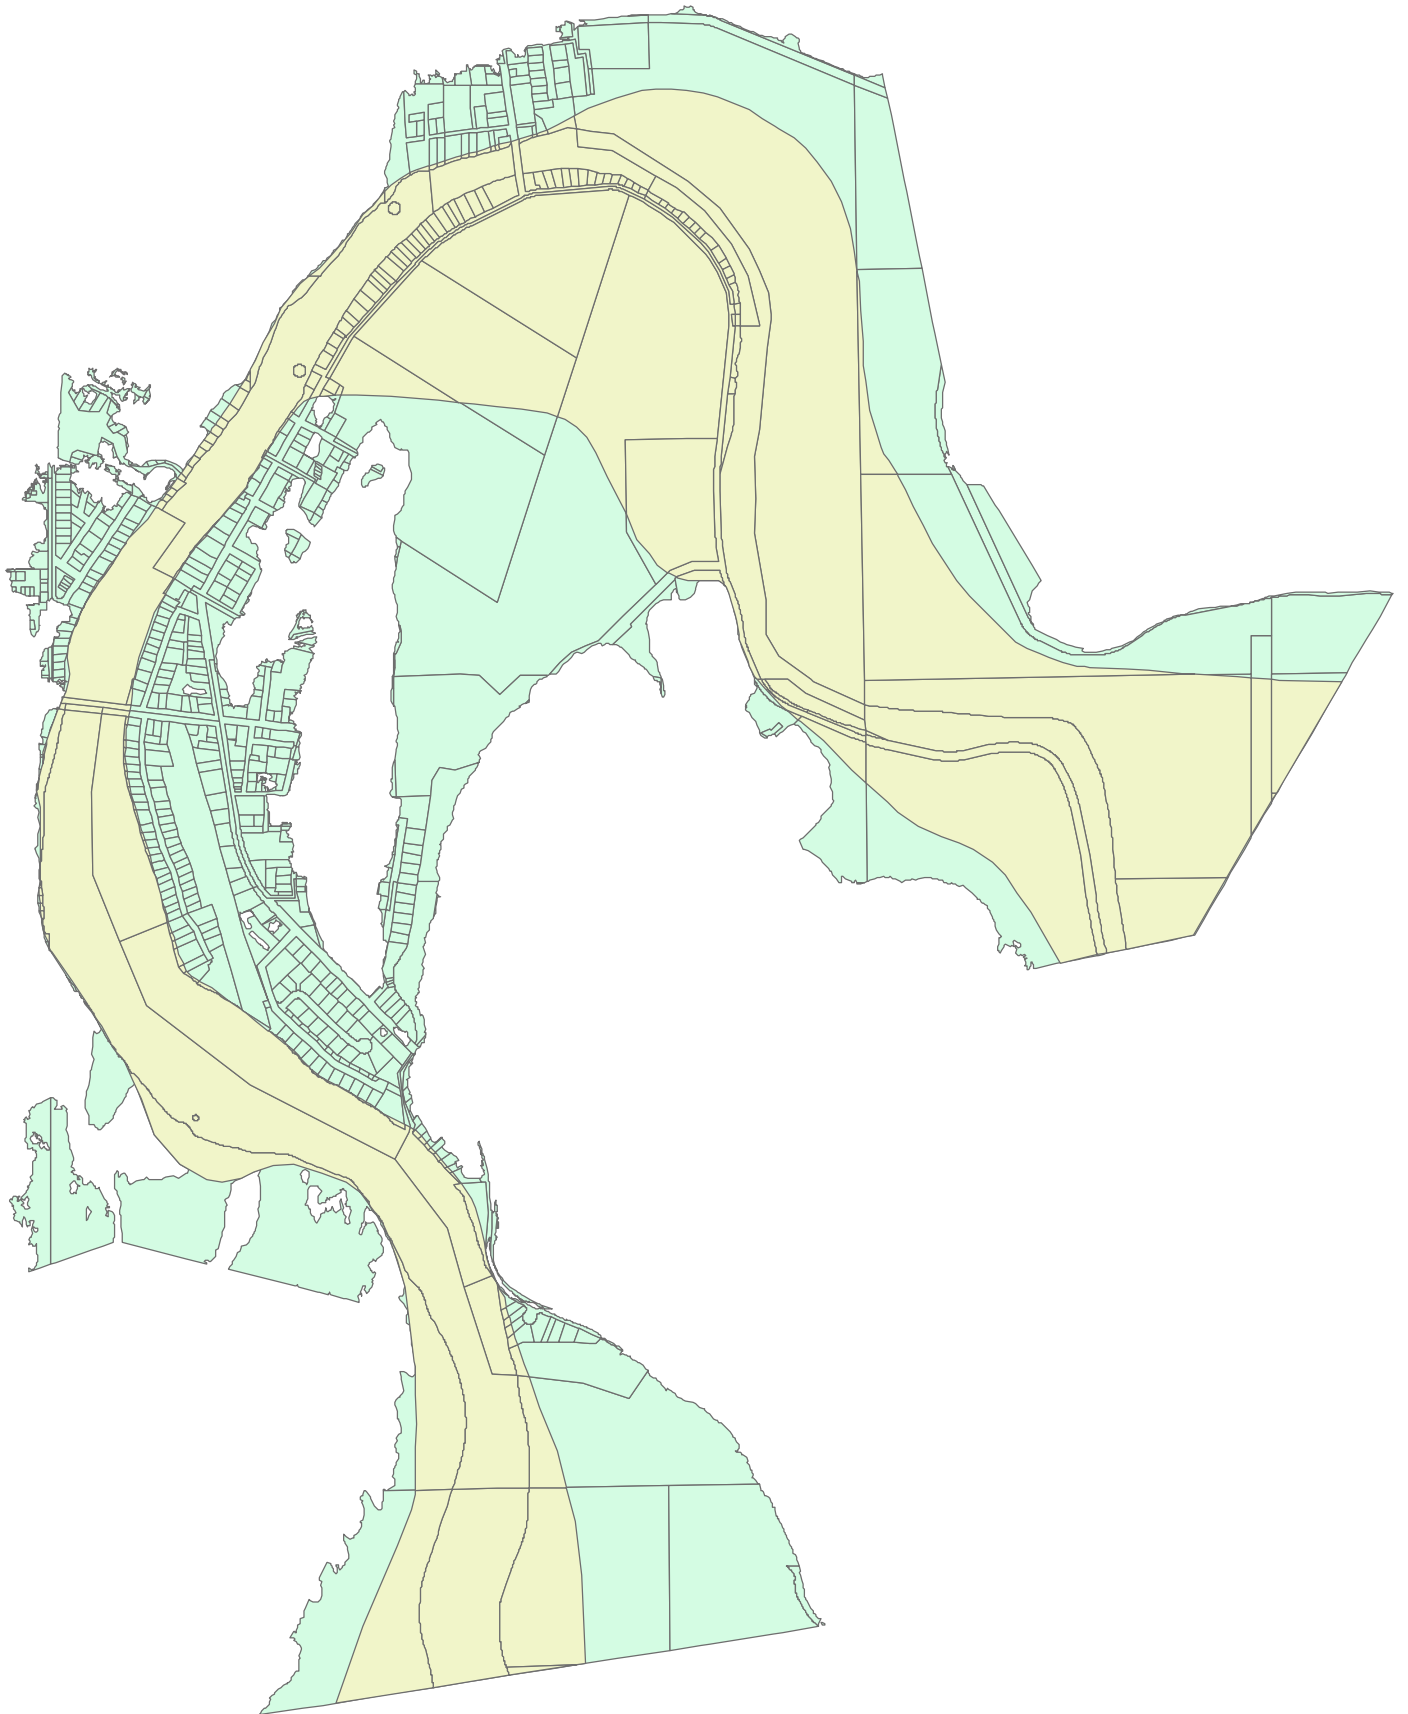

FEMA-Taxlots in floodway and 100 year flood zone

-  FEMA_Floodway_Taxlots
-  100yr_Taxlots

0 0.04 0.08 0.16 0.24 0.32
 Miles